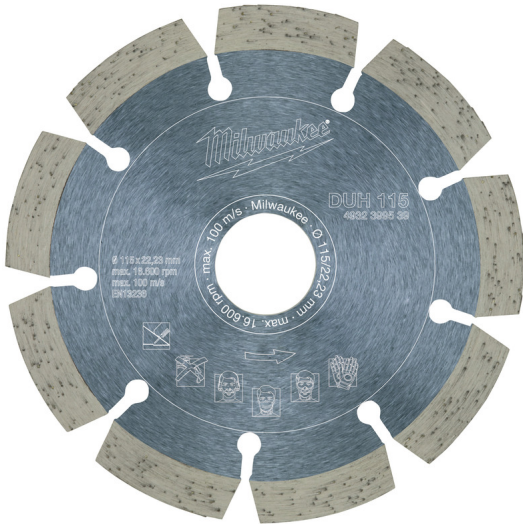

DUH 115 mm - 1 pc | Diamond blades DUH

- A trade laser welded quality blade with exceptional performance in hard materials such as hard concrete, block paviors and masonry products.

DUH 115 mm - 1 pc	
Aerated and breeze concrete blocks	
Artificial stone	
Artificial stone - hard	
Bore size (mm)	22.23
Concrete tiles	
Cutting width (mm)	2.2
Disc diameter (mm)	115
General building materials	
Gneiss	♦
Granite	
Granite tiles and slabs	♦
Lime and sandstone blocks hard	
Lime and sandstone blocks medium	
Lime and sandstone blocks soft and abrasive	♦
Marble tiles and slabs	♦
Pack quantity	1
Poroton	
Porphyry	
Roof tiles clay	♦
Roof tiles concrete	♦
Screed	♦
Segment height (mm)	10
Slate	
Stoneware and clay tiles	
Type	DUH 115
Wheel size (mm)	115