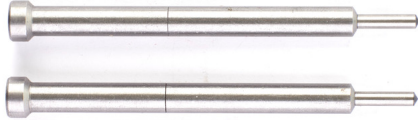

Telescopic Ej pin 30 mm - 2 pc | Ejector Pins

	Telescopic Ej pin 30 mm - 2 pc
Pack quantity	2