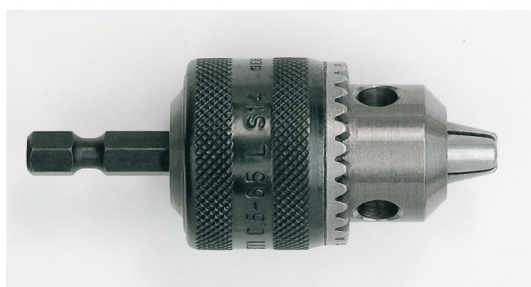

0.5 - 6.5 - 1/4" Hex - 1 pc | Keyed chucks with 1/4" Hex reception

	0.5 - 6.5 - 1/4" Hex - 1 pc
Chuck key	A
Chuck type	Keyed
Pack quantity	1