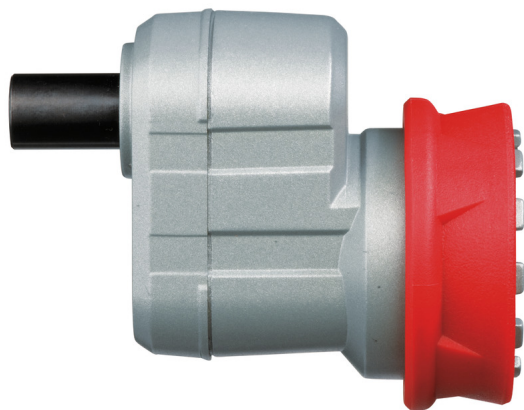

M12 BDDX - OA - 1 pc | Offset attachment for M12 BDDX

- 12 fixing positions with quick exchange function for more flexibility at work.
- Screwdriving up to Ø 6 mm screws.

	M12 BDDX - OA - 1 pc
Chuck capacity (mm)	10mm
Height (mm)	72
Length (mm)	197
Pack quantity	1
Weight (kg)	0.300
Width (mm)	113