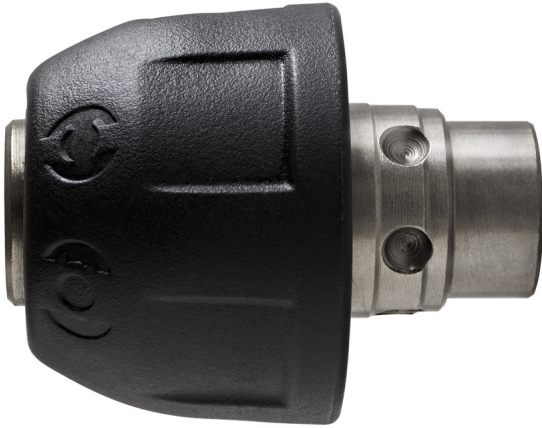

FIXTEC - SDS-Plus 2 | FIXTEC - SDS-Plus

	FIXTEC - SDS-Plus 2
Only suitable for	BH 26 LXE, PLH 16 QEX, V28 HX, V18 HX, PLH 26 QEX, PH 30 POWER X
Pack quantity	1
Tool drive	FIXTEC