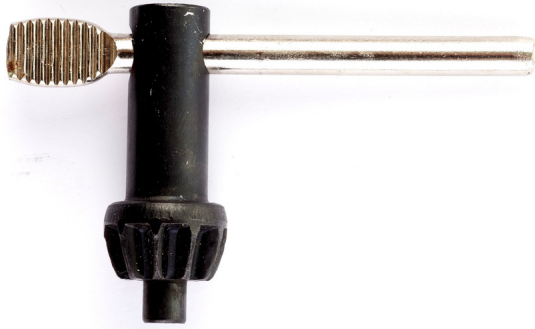

Type J - 1 pc | Chuck keys

	Type J - 1 pc
Pack quantity	1
Type	J