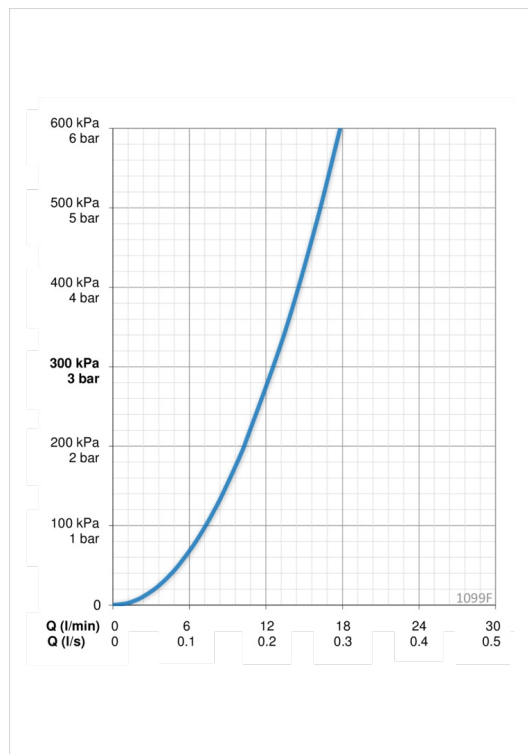

1099F Oras Safira - Kitchen faucet with dishwasher valve

EAN: 6414150061424

www.oras.com/en/products/oras/product/1099F

Kitchen faucet with dishwasher valve. Swivel spout with aerator. An easy-to-use lever makes it easier to open, close and regulate the faucet. The spout's swing angle is factory preset at 100° (can be limited to 40°-80°).

F = with flexible pipes

- Health & Care
- Single lever
- Deck mounted
- Chrome
- Swivel spout
- mechanic utility shut-off valve
- Loop lever

Technical data

Flow properties

Flow-rate at 300 kPa	0.21 l/s
Pressure loss with flow (0.2 l/s)	270 kPa

Technical properties

Hot water supply	max. +80°C
Working pressure	50 - 1000 kPa
Material	brass

Regulations

Noise class	I (ISO 3822)

Type approvals

STF certificate	VTT-RTH-00090-17