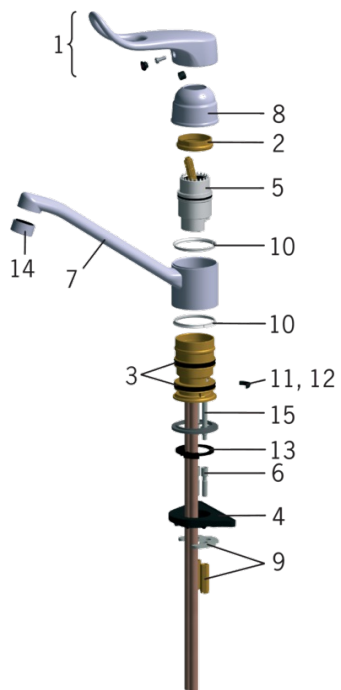

1099F Oras Safira - Kitchen faucet with dishwasher valve

EAN: 6414150061424

www.oras.com/en/products/oras/product/1099F

Kitchen faucet with dishwasher valve. Swivel spout with aerator. An easy-to-use lever makes it easier to open, close and regulate the faucet. The spout's swing angle is factory preset at 100° (can be limited to 40°-80°).

F = with flexible pipes

- Health & Care
- Single lever
- Deck mounted
- Chrome
- Swivel spout
- mechanic utility shut-off valve
- Loop lever

Technical data

Flow properties

| | |
|-----------------------------------|-----------------|
| Flow-rate at 300 kPa | 0.21 l/s |
| Pressure loss with flow (0.2 l/s) | 270 kPa |

Technical properties

| | |
|------------------|----------------------|
| Hot water supply | max. +80°C |
| Working pressure | 50 - 1000 kPa |
| Material | brass |

Regulations

| | |
|-------------|---------------------|
| Noise class | I (ISO 3822) |
|-------------|---------------------|

Type approvals

| | |
|-----------------|-------------------------|
| STF certificate | VTT-RTH-00090-17 |
|-----------------|-------------------------|

Spare parts

SP1093

| | Code |
|----|-----------|
| 01 | 159982 |
| 02 | 158726 |
| 03 | 158735 |
| 04 | 158825 |
| 05 | 158890 |
| 06 | 158893 |
| 07 | 159484V |
| 08 | 158270 |
| 09 | 158697 |
| 10 | 159423/10 |
| 11 | 159426/10 |
| 12 | 159430/10 |
| 13 | 159434 |
| 14 | 232210 |
| 15 | 158747/10 |