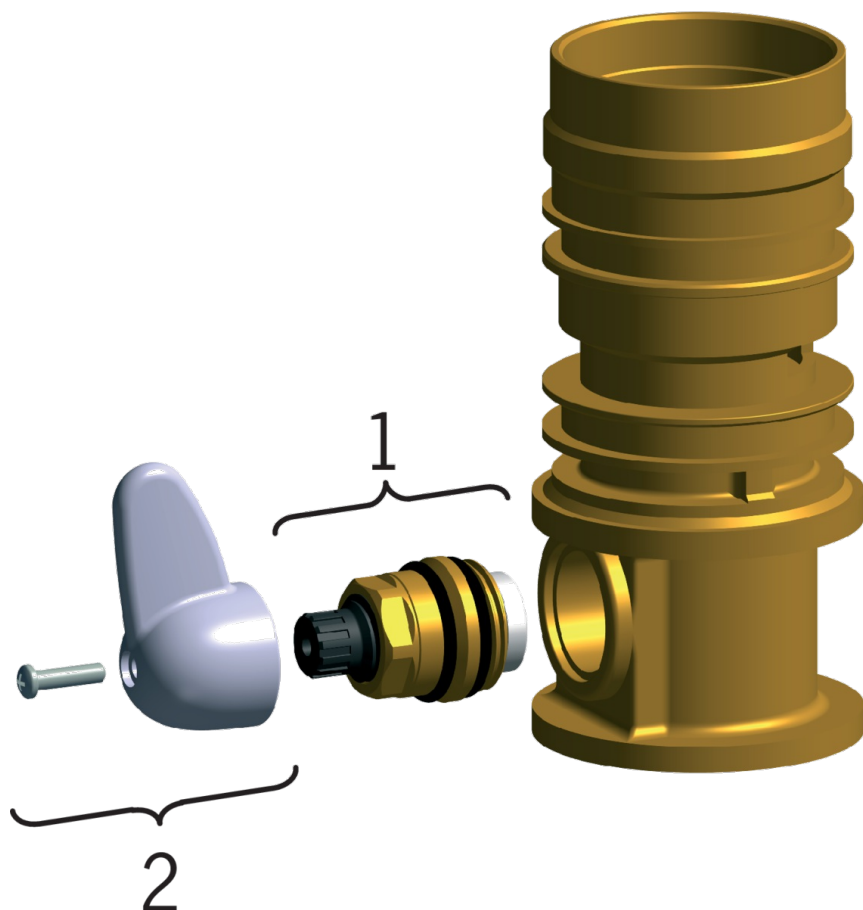

1099F Oras Safira - Kitchen faucet with dishwasher valve

EAN: 6414150061424

www.oras.com/en/products/oras/product/1099F

Kitchen faucet with dishwasher valve. Swivel spout with aerator. An easy-to-use lever makes it easier to open, close and regulate the faucet. The spout's swing angle is factory preset at 100° (can be limited to 40°-80°).

F = with flexible pipes

- Health & Care
- Single lever
- Deck mounted
- Chrome
- Swivel spout
- mechanic utility shut-off valve
- Loop lever

Technical data

Flow properties

| | |
|-----------------------------------|-----------------|
| Flow-rate at 300 kPa | 0.21 l/s |
| Pressure loss with flow (0.2 l/s) | 270 kPa |

Type approvals

| | |
|-----------------|-------------------------|
| STF certificate | VTT-RTH-00090-17 |
|-----------------|-------------------------|

Spare parts

SP1093

| | Code |
|----|-----------|
| 01 | 159982 |
| 02 | 158726 |
| 03 | 158735 |
| 04 | 158825 |
| 05 | 158890 |
| 06 | 158893 |
| 07 | 159484V |
| 08 | 158270 |
| 09 | 158697 |
| 10 | 159423/10 |
| 11 | 159426/10 |
| 12 | 159430/10 |
| 13 | 159434 |
| 14 | 232210 |
| 15 | 158747/10 |

SP0076

| | Code |
|----|---------|
| 01 | 158203V |
| 02 | 158206V |