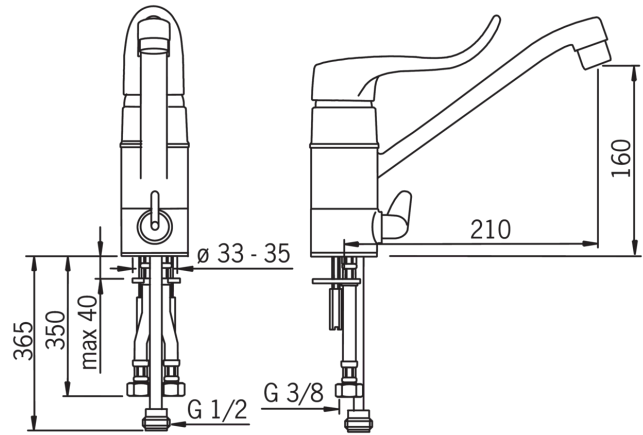

F = with flexible pipes

- Health & Care
- Single lever
- Deck mounted
- Chrome
- Swivel spout
- mechanic utility shut-off valve
- Loop lever

Technical data

Flow properties

| | |
|-----------------------------------|-----------------|
| Flow-rate at 300 kPa | 0.21 l/s |
| Pressure loss with flow (0.2 l/s) | 270 kPa |

Technical properties

| | |
|------------------|----------------------|
| Hot water supply | max. +80°C |
| Working pressure | 50 - 1000 kPa |
| Material | brass |

Regulations

| | |
|-------------|---------------------|
| Noise class | I (ISO 3822) |
|-------------|---------------------|

Type approvals

| | |
|-----------------|-------------------------|
| STF certificate | VTT-RTH-00090-17 |
|-----------------|-------------------------|

Spare parts

SP1093

| | Code |
|----|-----------|
| 01 | 159982 |
| 02 | 158726 |
| 03 | 158735 |
| 04 | 158825 |
| 05 | 158890 |
| 06 | 158893 |
| 07 | 159484V |
| 08 | 158270 |
| 09 | 158697 |
| 10 | 159423/10 |
| 11 | 159426/10 |
| 12 | 159430/10 |
| 13 | 159434 |
| 14 | 232210 |
| 15 | 158747/10 |