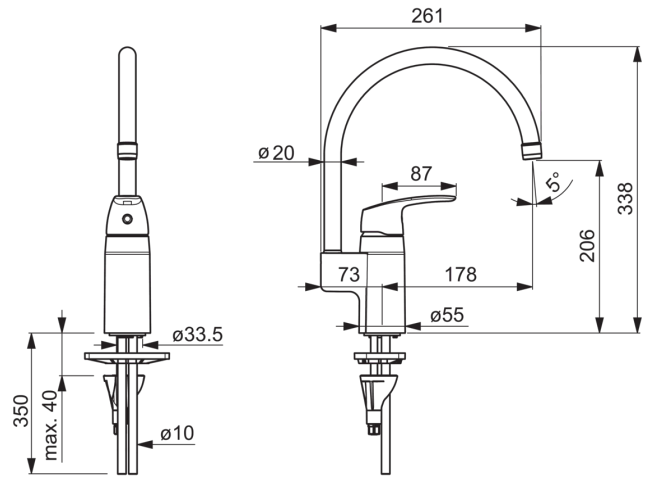

- Kitchen
- Single lever
- Deck mounted
- Chrome
- Swivel spout
- Limitation option for maximum flow-rate
- 3S-installation system for safe and simple mounting

Technical data

Flow properties

Flow-rate at 300 kPa	0.27 l/s
Pressure loss with flow (0.2 l/s)	160 kPa

Technical properties

Hot water supply	max. +80°C
Working pressure	50 - 1000 kPa
Connection size	Ø10 mm
Projection	178 mm
Material	brass

Regulations

EN standard	EN 817
Noise class	I (ISO 3822)

Type approvals

STF certificate	VTT-RTH-00090-17
KIWA SE	1491

Spare parts

SP1038F

	Code
01	232201
02	159695V
03	159667V
03	159667/10
03	159670/10
04	159499
05	602502V
06	602589V
07	158726
08	158890
09	601971V
10	158825
11	1000780V
12	602610V