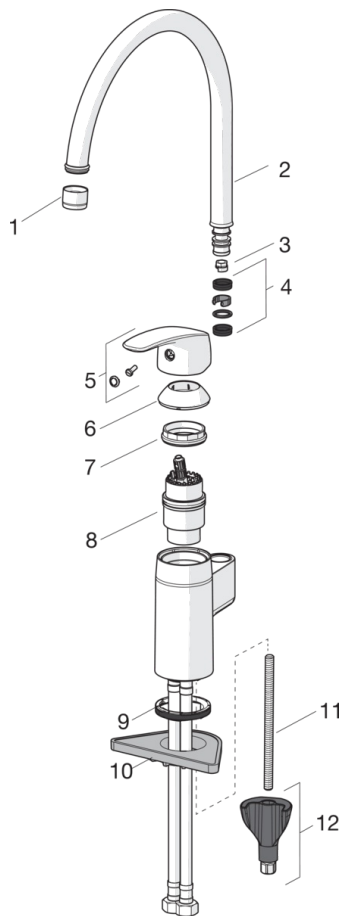

EAN: 6414150078910

www.oras.com/en/products/oras/product/1038

Kitchen faucet with high spout. Swivel spout and aerator. Spout's swing angle is factory preset at 120° (can be limited to 0° or 60°). There are also in-built limitation options for water temperature and maximum flow-rate.

- Kitchen
- Single lever
- Deck mounted
- Chrome
- Swivel spout
- Limitation option for maximum flow-rate
- 3S-installation system for safe and simple mounting

Technical data

Flow properties

Flow-rate at 300 kPa	0.27 l/s
Pressure loss with flow (0.2 l/s)	160 kPa

Technical properties

Hot water supply	max. +80°C
Working pressure	50 - 1000 kPa
Connection size	Ø10 mm
Projection	178 mm
Material	brass

Regulations

EN standard	EN 817
Noise class	I (ISO 3822)

Type approvals

STF certificate	VTT-RTH-00090-17
KIWA SE	1491

Spare parts

SP1038F

	Code
01	232201
02	159695V
03	159667V
03	159667/10
03	159670/10
04	159499
05	602502V
06	602589V
07	158726
08	158890
09	601971V
10	158825
11	1000780V
12	602610V