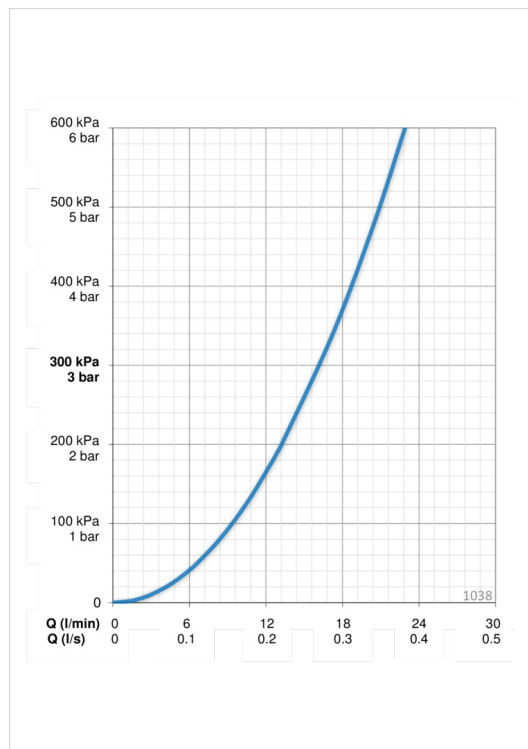

Type approvals

STF certificate	VTT-RTH-00090-17
KIWA SE	1491