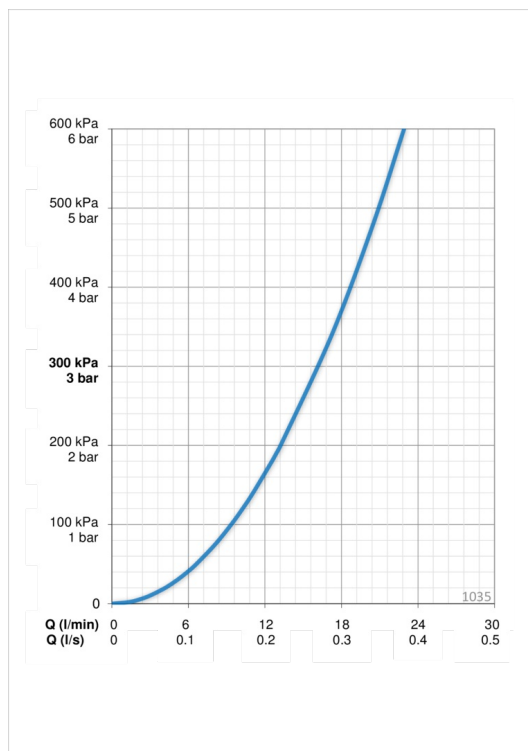

EAN: 6414150078859

www.oras.com/en/products/oras/product/1035

Kitchen faucet with dishwasher valve with ceramic cartridge 90° rotation for ON/OFF. Spout's swing angle is factory preset at 120° (can be limited to 40°-80°). There are also in-built limitation options for water temperature and maximum flow-rate.

- Kitchen
- Single lever
- Deck mounted
- Chrome
- Swivel spout
- mechanic utility shut-off valve
- Limitation option for maximum flow-rate

Technical data

Flow properties

Flow-rate at 300 kPa	0.27 l/s
Pressure loss with flow (0.2 l/s)	160 kPa

Technical properties

Hot water supply	max. +80°C
Working pressure	50 - 1000 kPa
Connection size	Ø10 mm
Projection	211 mm
Material	brass

Regulations

EN standard	EN 817
Noise class	I (ISO 3822)

Type approvals

STF certificate	VTT-RTH-00090-17
KIWA SE	1491