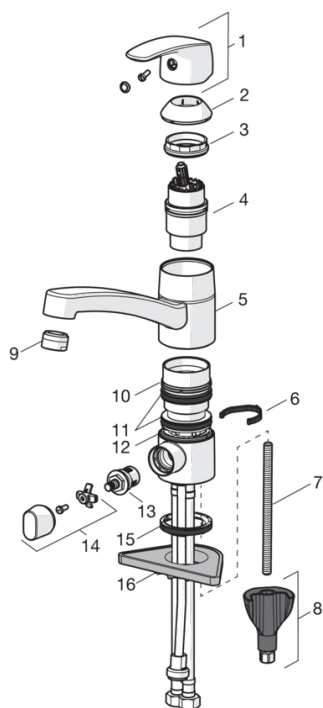

EAN: 6414150078859

www.oras.com/en/products/oras/product/1035

Kitchen faucet with dishwasher valve with ceramic cartridge 90° rotation for ON/OFF. Spout's swing angle is factory preset at 120° (can be limited to 40°-80°). There are also in-built limitation options for water temperature and maximum flow-rate.

- Kitchen
- Single lever
- Deck mounted
- Chrome
- Swivel spout
- mechanic utility shut-off valve
- Limitation option for maximum flow-rate

Technical data

Flow properties

Flow-rate at 300 kPa	0.27 l/s
Pressure loss with flow (0.2 l/s)	160 kPa

Technical properties

Hot water supply	max. +80°C
Working pressure	50 - 1000 kPa
Connection size	Ø10 mm
Projection	211 mm
Material	brass

Regulations

EN standard	EN 817
Noise class	I (ISO 3822)

Type approvals

STF certificate	VTT-RTH-00090-17
KIWA SE	1491

Spare parts

SP1035F

	Code
01	602502V
02	602589V
03	158726
04	158890
05	602517V
06	1002207/10
06	1001406/10
07	1000780V
08	602610V
09	232210
10	601097/10
11	158735
12	159423/10
13	602600V
14	602587V
15	1002371V
16	158825