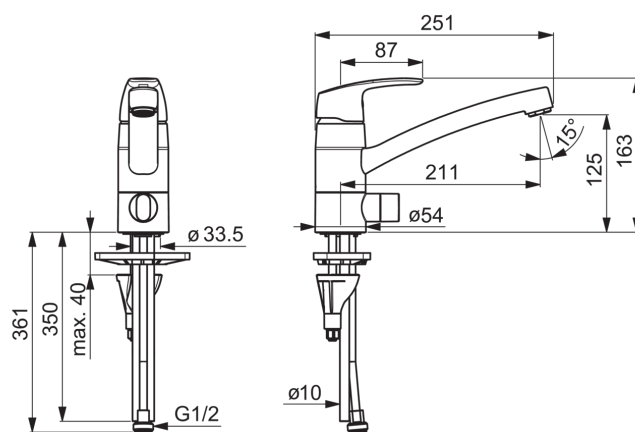

EAN: 6414150078859

www.oras.com/en/products/oras/product/1035

Kitchen faucet with dishwasher valve with ceramic cartridge 90° rotation for ON/OFF. Spout's swing angle is factory preset at 120° (can be limited to 40°-80°). There are also in-built limitation options for water temperature and maximum flow-rate.

- Kitchen
- Single lever
- Deck mounted
- Chrome
- Swivel spout
- mechanic utility shut-off valve
- Limitation option for maximum flow-rate

Technical data

Flow properties

Flow-rate at 300 kPa	0.27 l/s
Pressure loss with flow (0.2 l/s)	160 kPa

Technical properties

Hot water supply	max. +80°C
Working pressure	50 - 1000 kPa
Connection size	Ø10 mm
Projection	211 mm
Material	brass

Regulations

EN standard	EN 817
Noise class	I (ISO 3822)

Type approvals

STF certificate	VTT-RTH-00090-17
KIWA SE	1491

Spare parts

SP1035F

	Code
01	602502V
02	602589V
03	158726
04	158890
05	602517V
06	1002207/10
06	1001406/10
07	1000780V
08	602610V
09	232210
10	601097/10
11	158735
12	159423/10
13	602600V
14	602587V
15	1002371V
16	158825