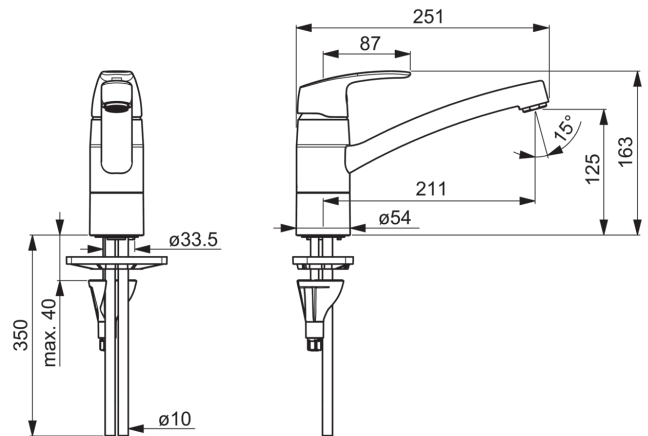

- Kitchen
- Single lever
- Deck mounted
- Chrome
- Swivel spout
- Limitation option for maximum flow-rate
- 3S-installation system for safe and simple mounting

Technical data

Flow properties

Flow-rate at 300 kPa	0.27 l/s
Pressure loss with flow (0.2 l/s)	160 kPa

Technical properties

Hot water supply	max. +80°C
Working pressure	50 - 1000 kPa
Connection size	Ø10 mm
Projection	211 mm
Material	brass

Regulations

EN standard	EN 817
Noise class	I (ISO 3822)

Type approvals

STF certificate	VTT-RTH-00090-17
KIWA SE	1491

Spare parts

SP1030F

	Code
01	602502V
02	602589V
03	158726
04	158890
05	602517V
06	1002207/10
06	1001406/10
07	1000780V
08	602610V
09	232210
10	601097/10
11	158735
12	159423/10
13	1002371V
14	158825