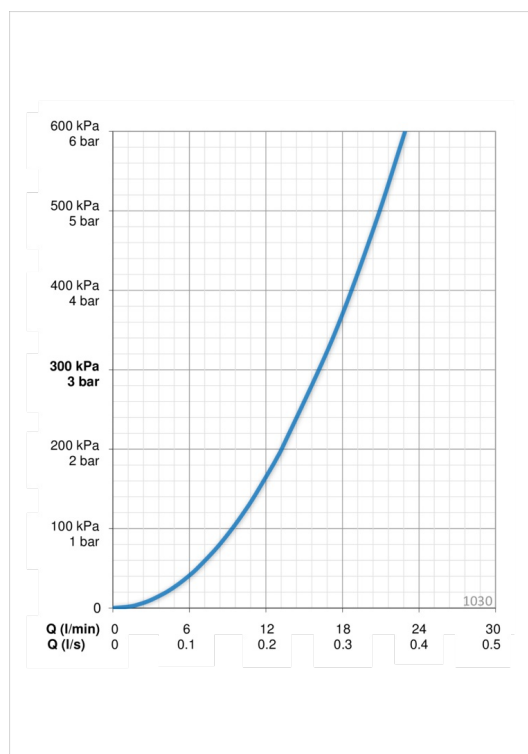

EAN: 6414150078804

www.oras.com/en/products/oras/product/1030

Kitchen faucet. Swivel spout and aerator. Spout's swing angle is factory preset at 120° (can be limited to 40°-80°). There are also in-built limitation options for water temperature and maximum flow-rate.

- Kitchen
- Single lever
- Deck mounted
- Chrome
- Swivel spout
- Limitation option for maximum flow-rate
- 3S-installation system for safe and simple mounting

Technical data

Flow properties

Flow-rate at 300 kPa	0.27 l/s
Pressure loss with flow (0.2 l/s)	160 kPa

Technical properties

Hot water supply	max. +80°C
Working pressure	50 - 1000 kPa
Connection size	Ø10 mm
Projection	211 mm
Material	brass

Regulations

EN standard	EN 817
Noise class	I (ISO 3822)

Type approvals

STF certificate	VTT-RTH-00090-17
KIWA SE	1491