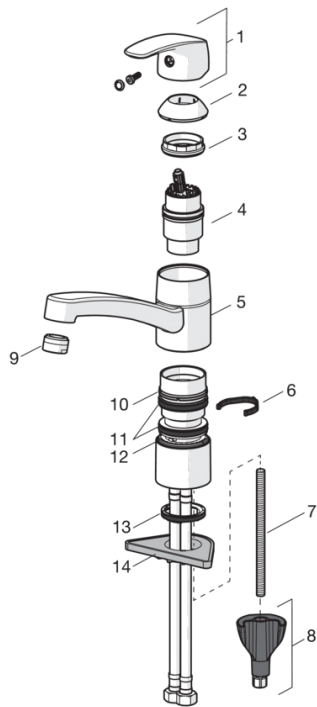

EAN: 6414150078804

www.oras.com/en/products/oras/product/1030

Kitchen faucet. Swivel spout and aerator. Spout's swing angle is factory preset at 120° (can be limited to 40°-80°). There are also in-built limitation options for water temperature and maximum flow-rate.

- Kitchen
- Single lever
- Deck mounted
- Chrome
- Swivel spout
- Limitation option for maximum flow-rate
- 3S-installation system for safe and simple mounting

Technical data

Flow properties

Flow-rate at 300 kPa	0.27 l/s
Pressure loss with flow (0.2 l/s)	160 kPa

Technical properties

Hot water supply	max. +80°C
Working pressure	50 - 1000 kPa
Connection size	Ø10 mm
Projection	211 mm
Material	brass

Regulations

EN standard	EN 817
Noise class	I (ISO 3822)

Type approvals

STF certificate	VTT-RTH-00090-17
KIWA SE	1491

Spare parts

SP1030F

	Code
01	602502V
02	602589V
03	158726
04	158890
05	602517V
06	1002207/10
06	1001406/10
07	1000780V
08	602610V
09	232210
10	601097/10
11	158735
12	159423/10
13	1002371V
14	158825