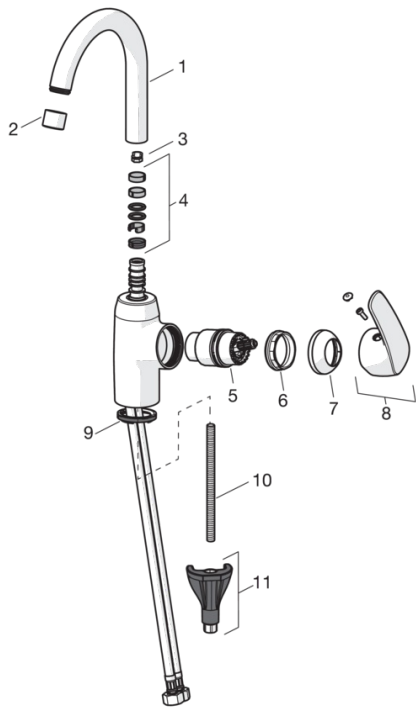

Spare parts

SP1007F

	Code
01	1001055V
02	1001070V
03	159667V
03	159667/10
03	159670/10
04	1001098V
05	158890
06	158726
07	602503V
08	602601V
09	601971V
10	1000780V
11	602610V