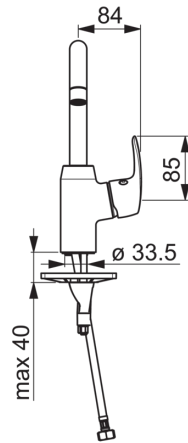

Spare parts

SP1007F

	Code
01	1001055V
02	1001070V
03	159667V
03	159667/10
03	159670/10
04	1001098V
05	158890
06	158726
07	602503V
08	602601V
09	601971V
10	1000780V
11	602610V