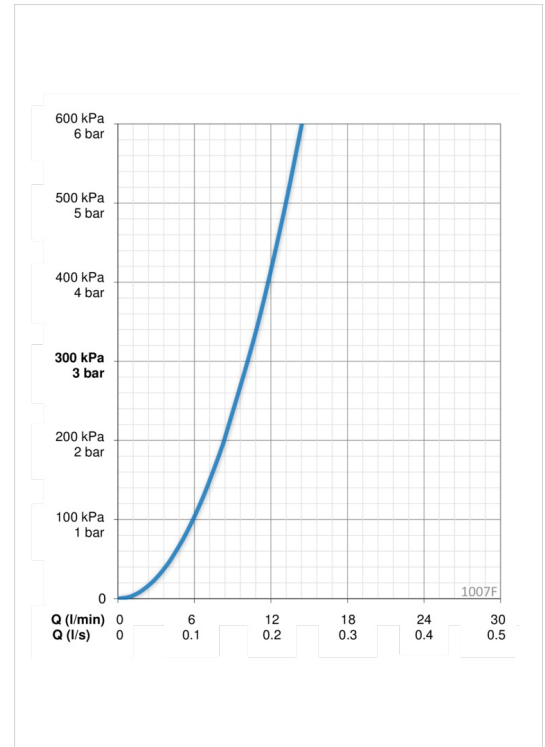

Type approvals

STF certificate	VTT-RTH-00090-17
KIWA SE	1490