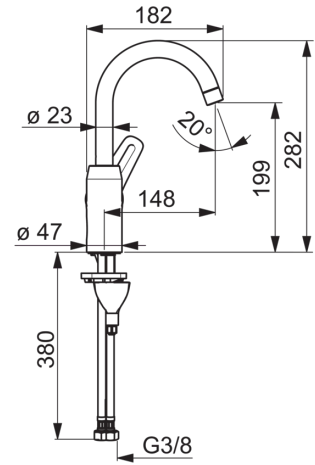

Spare parts

SP1007F

	Code
01	1001055V
02	1001070V
03	159667V
03	159667/10
03	159670/10
04	1001098V
05	158890
06	158726
07	602503V
08	602601V
09	601971V
10	1000780V
11	602610V