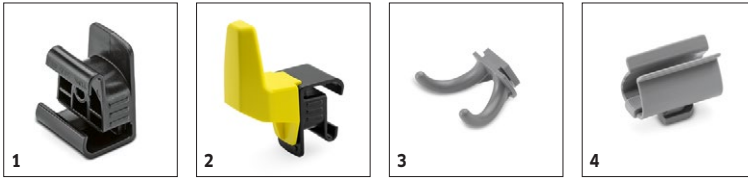

IB 10/8 L2P 1.574-200.0

		Order no.	Length	Colour	Quantity	Price	Description	
Home Base accessories								
Home Base adapter	1	5.035-488.0			1 piece(s)		Fastener for various hooks and clips on the machine.	☐
Universal hook kit	2	4.070-075.0			1 piece(s)		Hook and adaptor kit for attachment to the Home Base rail scrubber drier by Kärcher. Ideal for space-saving storage of hoses (for example, spray suction attachment kit) on the machine.	☐
Double hook	3	6.980-077.0			1 piece(s)		Double hook for attaching rubbish bags, etc. to the machine. Only for use with the Homebase adapter 5.035-488.0.	☐
Holder handhold grey	4	6.980-078.0		grey	1 piece(s)		Mop clip for attaching a mop to the machine. Only for use with the Homebase adapter 5.035-488.0.	☐

■ Included in the scope of supply. □ Available accessories.