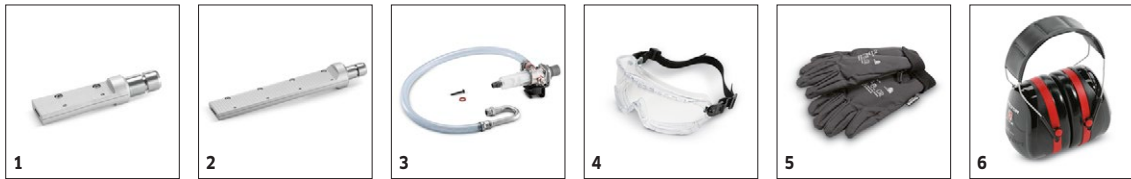

IB 10/8 L2P 1.574-200.0

		Order no.	Quantity				Price	Description	
Blast nozzles									
Flatjet nozzle standard	1	4.574-094.0						Flat jet nozzle developed for dry ice cleaning systems from Kärcher. Perfect for the gentle cleaning of sensitive surfaces and areas that are difficult to access. With quick-change system.	■
Power flat jet nozzle, long	2	4.574-083.0						Long, sturdy, rotatable flat jet nozzle for use with dry ice cleaners from Kärcher. With quick-change system and particularly suited to abrasive applications.	□
Attachment sets and other accessories									
Adjust & Filter attachment kit	3	2.644-227.0						For the assembly at the Home Base of our dry ice cleaner IB 10/8 L2P: attachment kit with pressure reducer, water and oil separator. Adjustment of the jet pressure directly at the machine when required.	□
Protective equipment									
Safety glasses	4	6.321-208.0						Safety goggles.	□
Protective gloves	5	6.321-210.0						Cold protection glove, size 10 with slip-resistant profile (Category 3 according to EN 511, Level 12X EN 388, Level 2121).	□
Hearing protection	6	6.321-207.0						Effective hearing protection with an average insulation rating of 35 dB(A) according to SNR (Single Number Rating).	□

■ Included in the scope of supply. □ Available accessories.