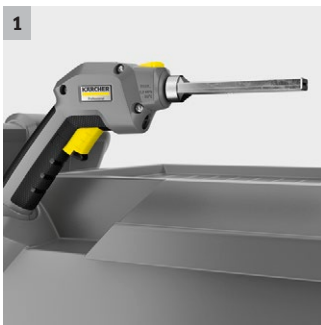

## IB 10/8 L2P

The IB 10/8 L2P is the world's first dry ice blaster with integrated dry ice production from liquid CO<sub>2</sub>. Perfect for short-term cleaning applications, without complicated logistics.

### 1 Ergonomic blasting gun

- Quick and easy nozzle change thanks to quick-release couplings.
- With integrated lighting.